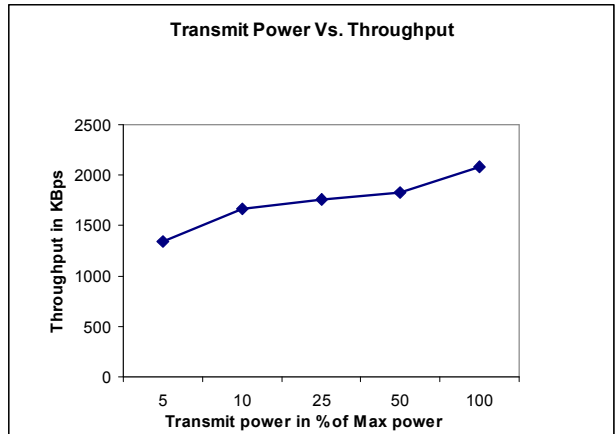

List of Topics

- Setting up of WLAN
- WLAN Performance
- Impact of Transmission power in a WLAN
- Distance factor for a node in a WLAN

Specification

LAN Connection	: IEEE 802.3 100 BaseT (RJ45)
LAN Ports	: One
Wireless Standard	: 802.11 b/g
Antenna	: Vertical polarized 3dBi antenna
Adjustable transmit power	: Yes
Frequency Range	: 2.412GHz – 2.4385GHz
Data Rate	: 802.11b (11Mbps) : 802.11g (54Mbps)
Transmit Power	: < 15dBm \pm 3dBm
Receiver Sensitivity	: -80dBm @ 802.11b : -66dBm @ 802.11g
DC Power	: 12V DC @ 1.5A