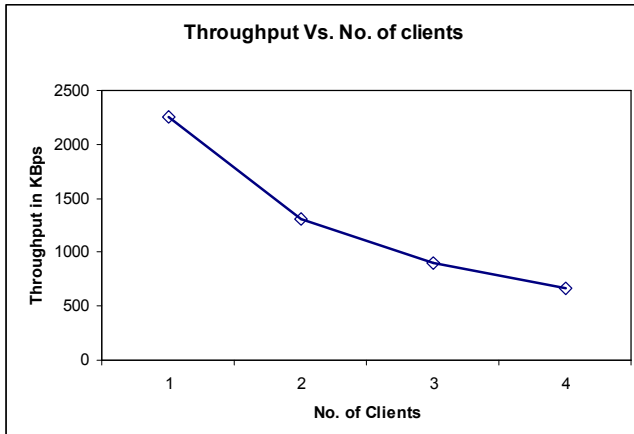

List of Topics

- Setting up of WLAN
- WLAN Performance
- Impact of Transmission power in a WLAN
- Distance factor for a node in a WLAN

Specification

LAN Connection	: IEEE 802.3 100 BaseT (RJ45)
LAN Ports	: One
Wireless Standard	: 802.11 b/g
Antenna	: Vertical polarized 3dBi antenna
Adjustable transmit power	: Yes
Frequency Range	: 2.412GHz – 2.4385GHz
Data Rate	: 802.11b (11Mbps) : 802.11g (54Mbps)
Transmit Power	: < 15dBm $\pm$ 3dBm
Receiver Sensitivity	: -80dBm @ 802.11b : -66dBm @ 802.11g
DC Power	: 12V DC @ 1.5A